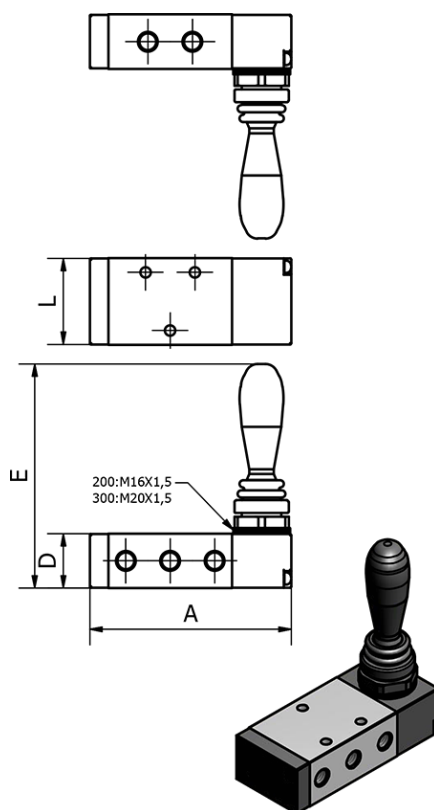

Data Sheet

Article number: 584HA330E08G

Description: Hand lever valve, type 4HA330E-08-G
port 30E - 5/3, exhaust center

Measures

A	= 120
D	= 27
E	= 94
L	= 40
Port	= G1/4"
Port exit	= G1/4"
Port supply and blowdown	= G1/4"